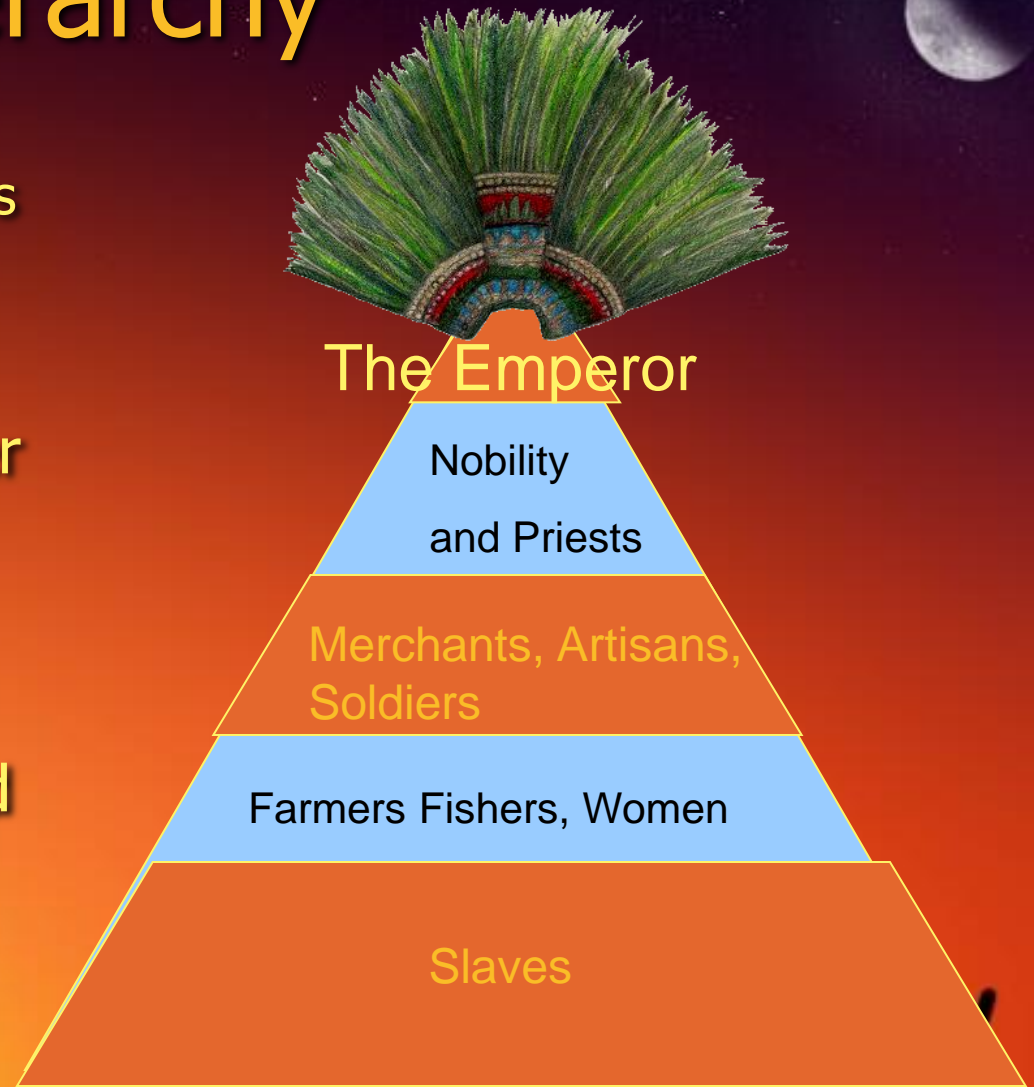

Aztec social hierarchy

- ◇ Two main classes
 - Nobles and commoners
- ◇ Class determined by birth
- ◇ Could work into higher class
- ◇ Aztec structure was unique in N. America
- ◇ Most First Nations had no hierarchy.

Aztec Social Hierarchy